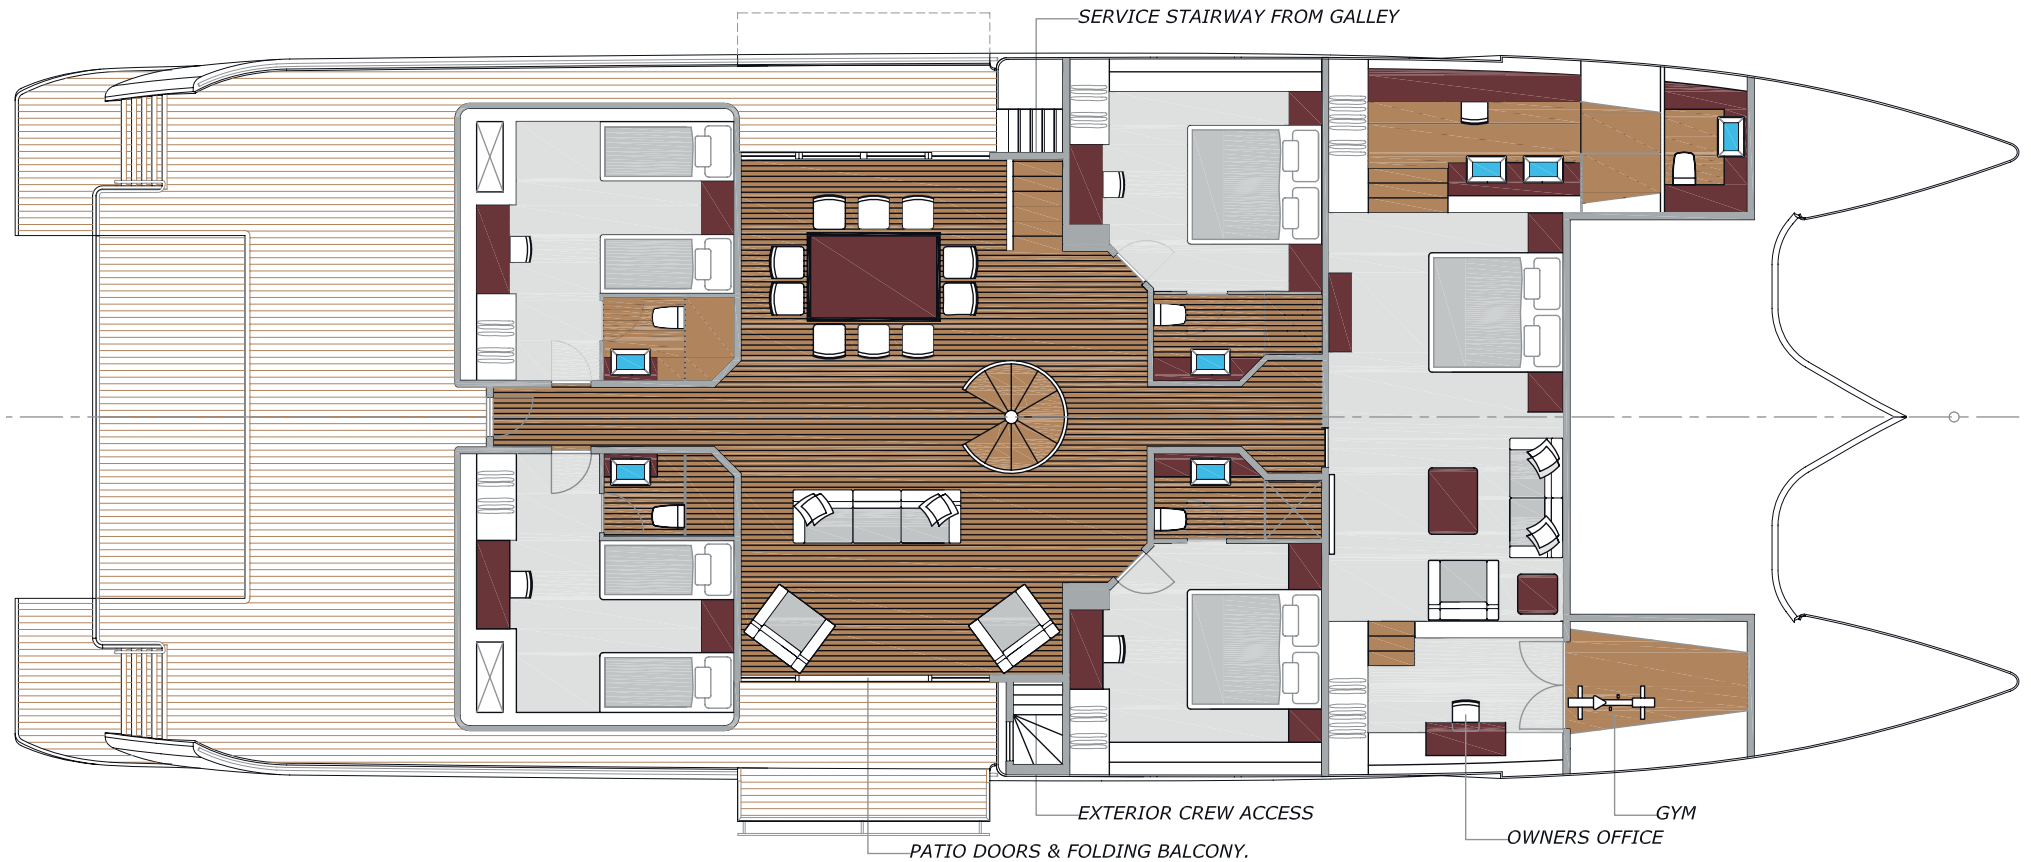

# LAGOON CUSTOM

Dixon Yacht Design 100'- Power